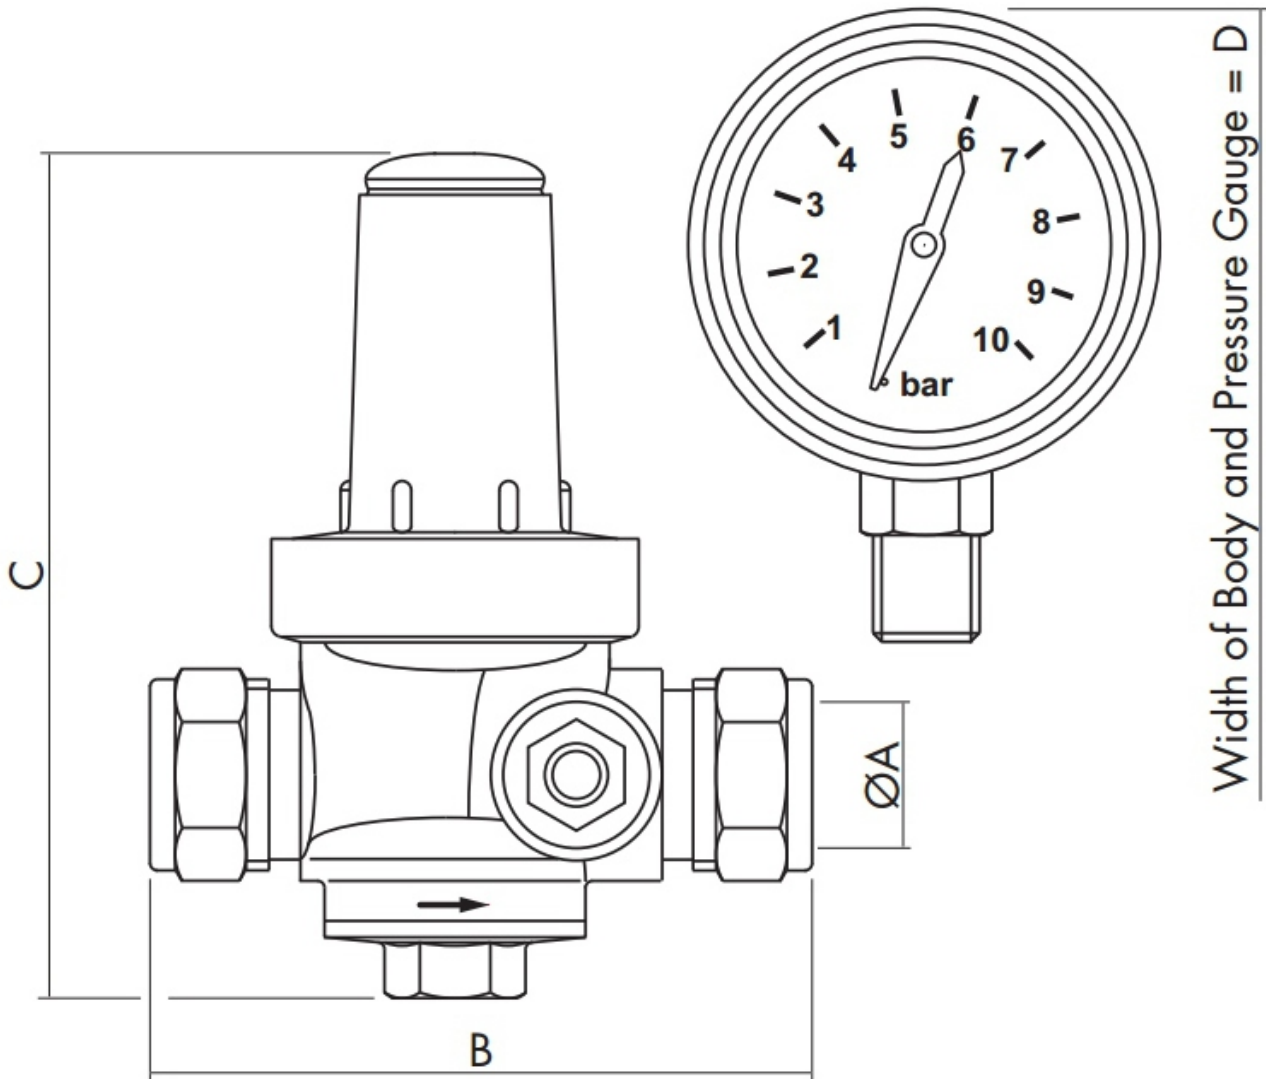

### **Technical Specification**

Max Operating Pressure	16 Bar
Adjustment Pressure Range	0.5 - 6 Bar
Factory Preset Pressure	3 Bar
Maximum Inlet Temperature	85°

- **Maximum Inlet Temperature 85°**
- **Gauge Supplied as Standard**
- **Can Be Fitted Vertically or Horizontally**
- **Available in 15mm & 22mm**
- **\*\*WRAS Approved\*\***
- **2 Year Manufacturer's Warranty**

### **DESCRIPTION:**

Trade-Tec 15mm Pressure Reducing Valve

Trade-Tec 22mm Pressure Reducing Valve

### ▀ Dimensions

Code	A	B	C	D
PRVG15	15	98	104.5	117
PRVG22	22	98	104.5	117