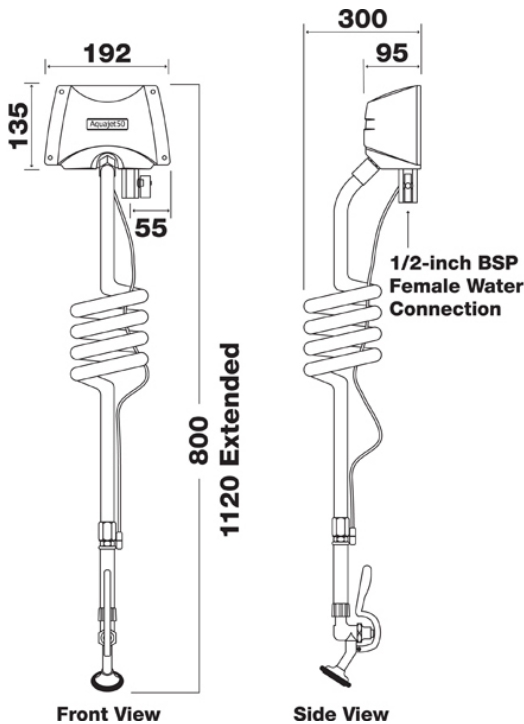

MODEL:

AquaJet AJPR50-2

AQUAJET

AquaJet 50 with STANDARD angled spray gun

FEATURES & BENEFITS

- Built-in water inlet valve.
- Integral restraining wire and gun hook for storage.
- Ideal for pre-rinsing dishes or rinsing and washing vegetables & other food (when connected to a potable water supply).
- Built in restraining device prevents the over-extension of hose into the dishwasher.
- Easy to clean, coiled hose absorbs the wear & tear from twisting the gun to spray dishes.
- Angled spray gun for easy use.
- Optional water-saving face plate. Save up to 47% in water costs!

TECHNICAL INFO

- Recommended water pressure: 22.5 - 75psi (1.5 - 5 bar).
- Flow rates: 6.3 lpm tested at 3 bar pressure

Dimensions are in millimeters. If a Cad file is required please visit www.mechline.com.